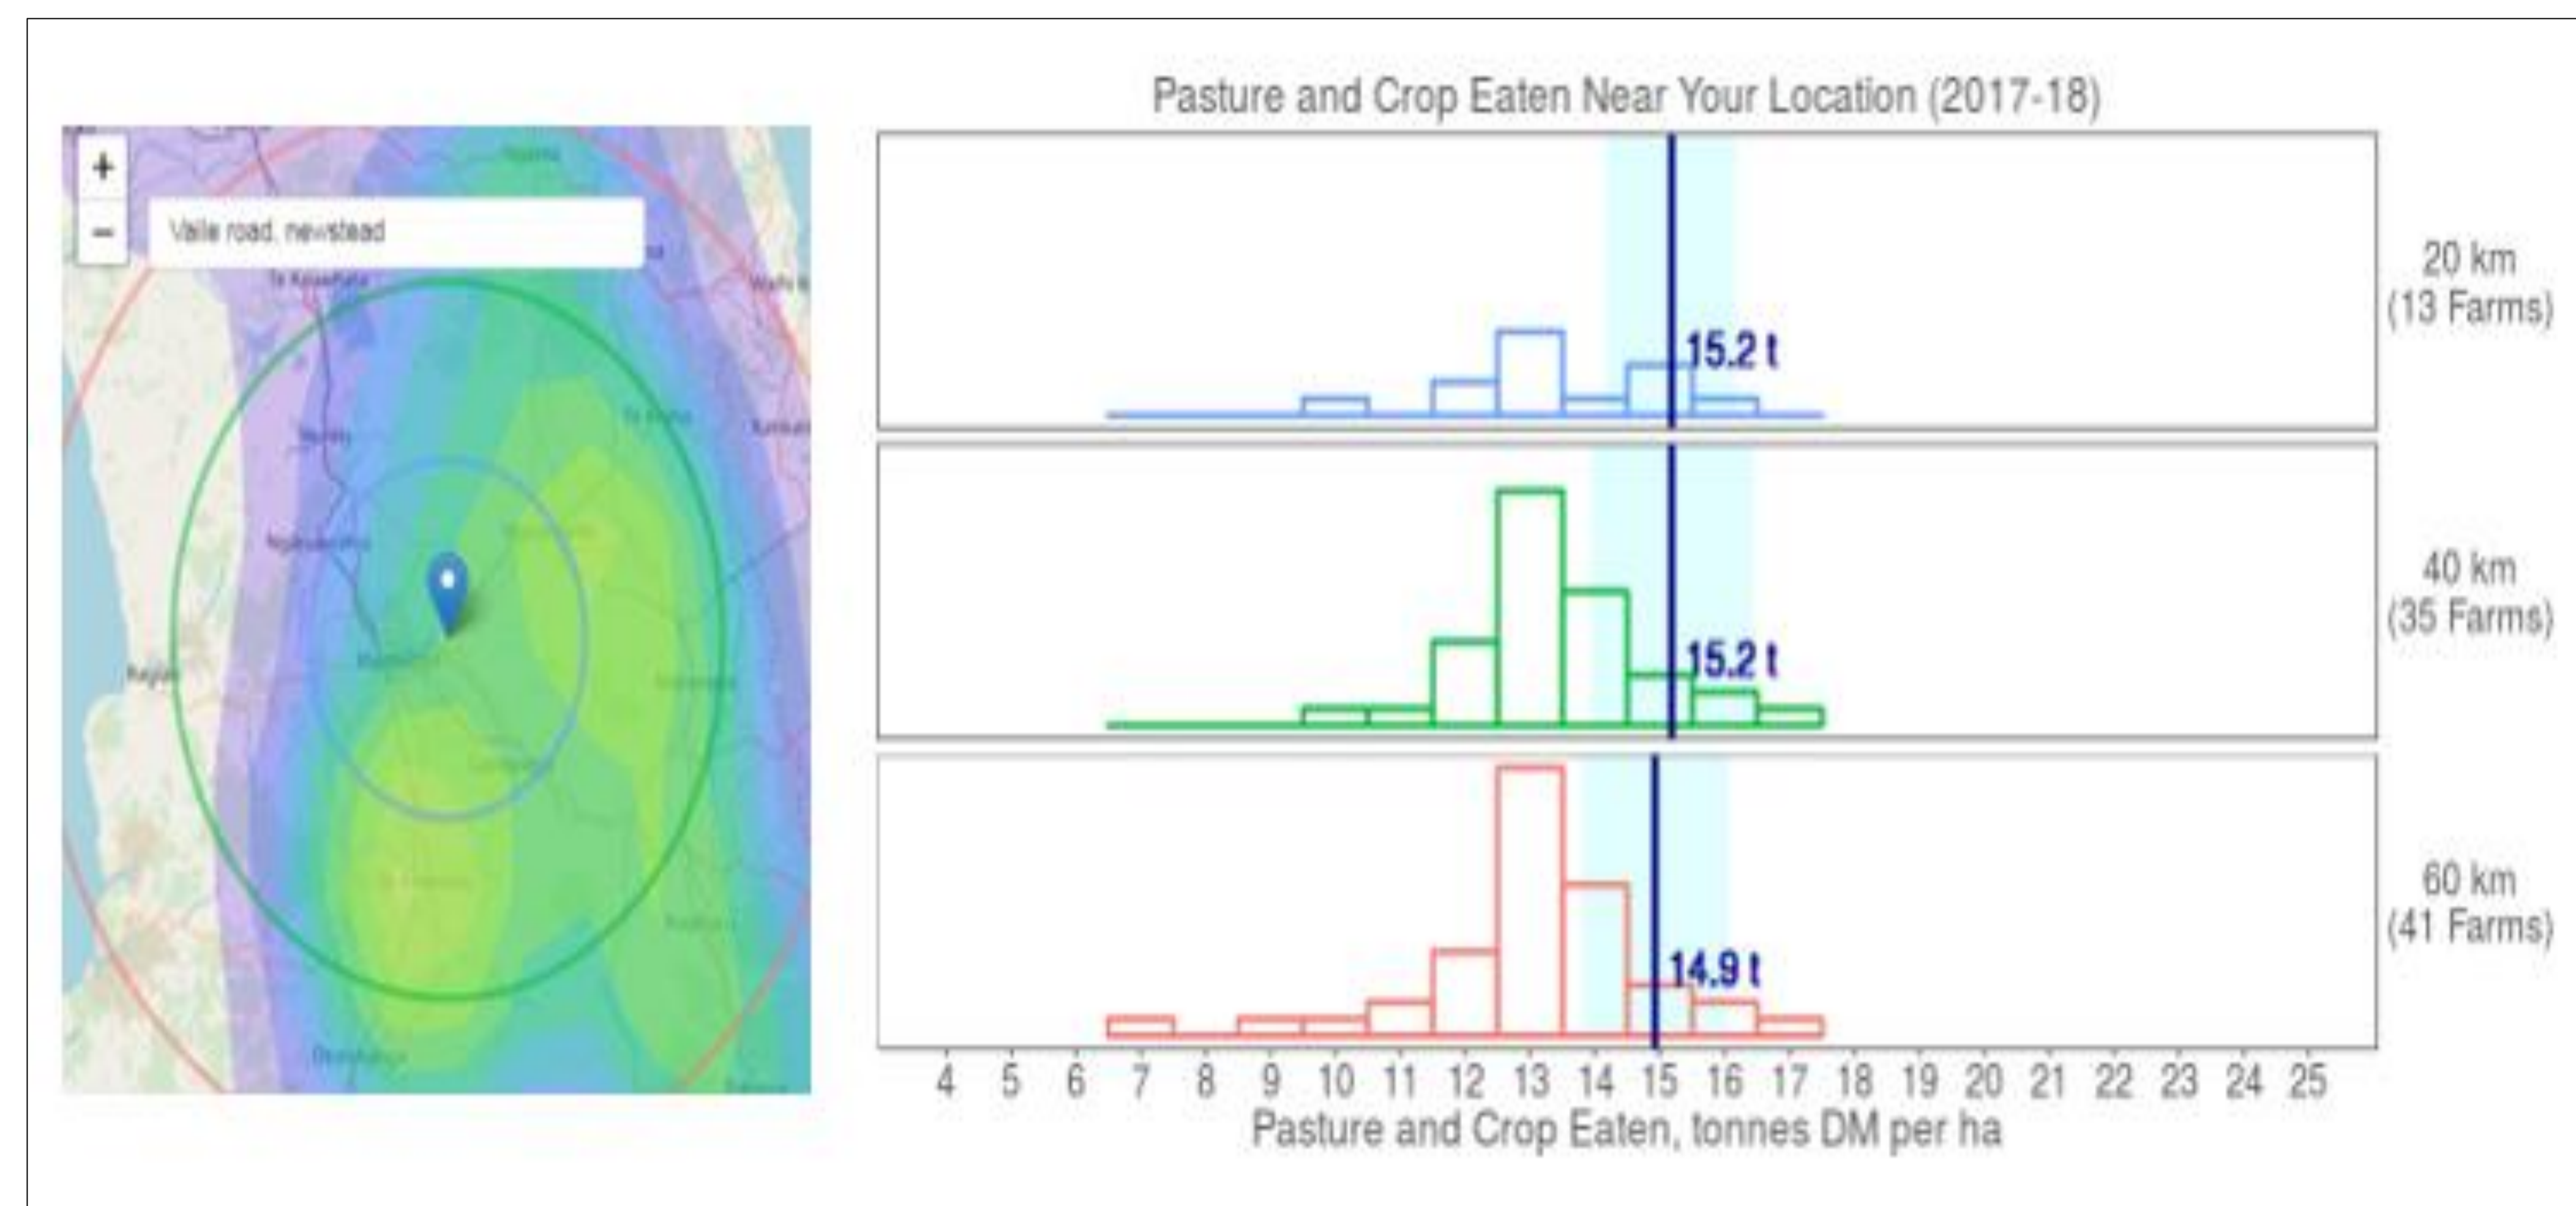

Making money

Closing the pasture eaten gap www.dairynz.co.nz/pasture-potential

Farm performance

Paddock performance

Key points

- ‡ Local benchmarking estimate the gap
- ‡ Extra tonne of DM eaten/ha = \$300 /h profit